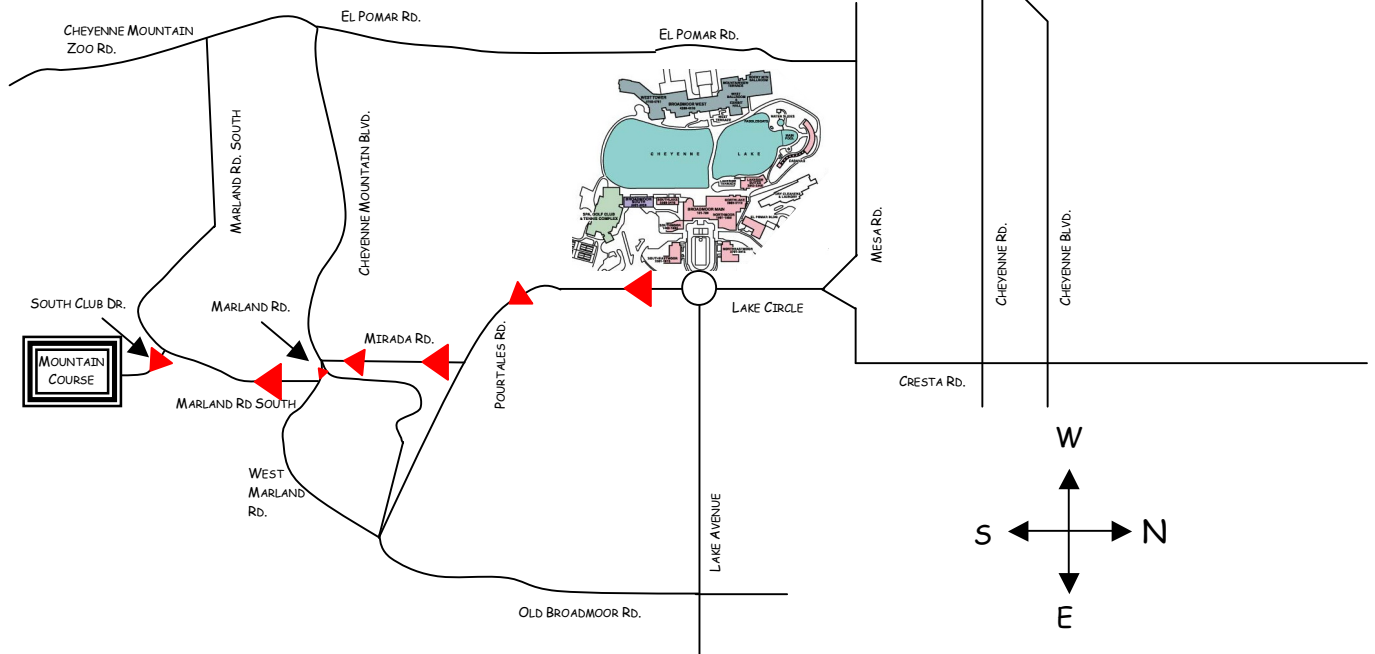

Directions to Mountain Golf Course

This diagram is not to scale.
Please use as a directional resource
only!

DIRECTIONS TO THE MOUNTAIN GOLF COURSE

- Start at traffic circle in front of BRO^ADMOOR Main (corner of Lake Avenue and Lake Circle).
- Turn Right onto Lake Circle.
- Continue to Pourtales Road (Lake Circle curves into Pourtales Road).
- Go to Mirada Road, (Pourtales Road curves right into Mirada Road).
- Go to Cheyenne Mountain Blvd., Turn Left.
- Go to Marland Road, Turn Right.
- Go to Marland Road South, Turn Right (Make a Sharp Right).
- Go to South Club Drive (the street name is on a short pillar), Turn Left.
- Go to the Mountain Golf Course, which is at the end of the street.

TO RETURN:

- Begin at Mountain Golf Course, go North on South Club Drive.
- Go to Marland Road South, Turn Right.
- Go to Marland Road West, Turn Left.
- Go to Cheyenne Mountain Blvd, Turn Left.
- Go to Mirada Road, Turn Right.
- Go to Pourtales Road, Turn Left.
- Go to Lake Circle, Turn Right.
- Return to BRO^ADMOOR Main.